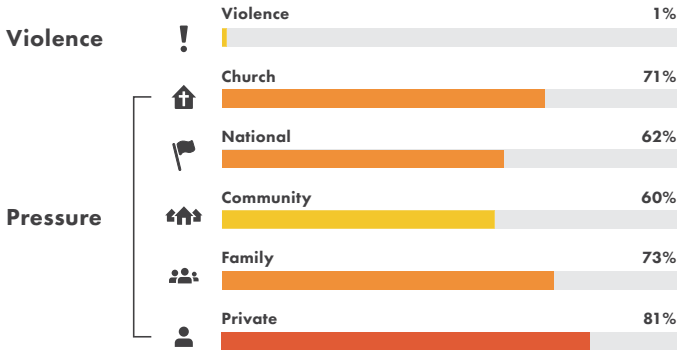

40

United Arab Emirates

Region	Middle East
Source of Persecution	Islamic Oppression
Population	9,398,000
Christians	1,206,000
Main Religion	Islam
Leader	President Sheikh Khalifa bin Zayed Al Nahyan
Score	58/100

Conversion = Danger

Islam has a grip on all areas of life. Converting from Islam to Christianity is punishable by death – so is evangelism. Christians are often forced to disguise themselves as Muslims. Foreigners are free to worship in private but have to refrain from public expressions of their faith. The government does not allow them to worship, preach or pray in public.

Prayer Points

- Pray for the government to see the importance of allowing true freedom of religion.
- Pray for God to strengthen converts who are afraid to reveal their faith to others.
- Pray for God to help Christians find and disciple new believers.