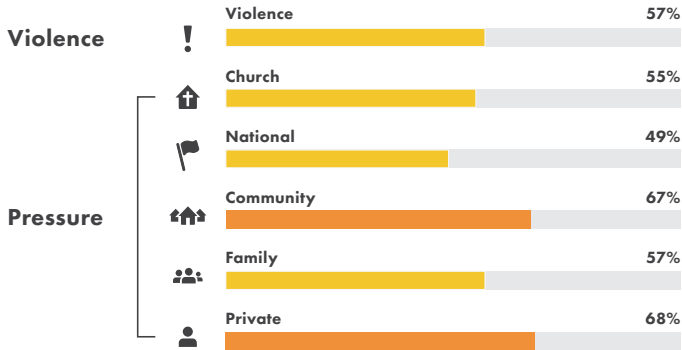

# Mali

<b>Region</b>	Africa
<b>Source of Persecution</b>	Islamic Oppression
<b>Population</b>	18,690,000
<b>Christians</b>	413,000
<b>Main Religion</b>	Islam
<b>Leader</b>	President Ibrahim Boubacar Keïta
<b>Score</b>	59/100

## No Normal Church In The North

Life in northern Mali is difficult for Christians because of Islamic extremist groups like al-Qaeda. In the north, those who leave Islam for Christianity are isolated from their families and community. Normal church life isn't possible without persecution. Churches have been attacked and burnt down.

## Prayer Points

- Pray for believers to experience God's peace in the midst of increasing violence.
- Pray that terrorist attacks will fail to instill fear but will drive more Muslims to the love of Christ.
- Pray for Christian girls forced to marry Muslim men that. Pray that they will lead their spouse to Christ.