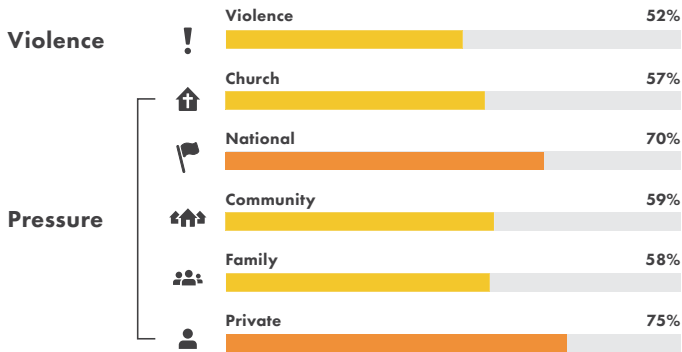

<b>Region</b>	Middle East
<b>Source of Persecution</b>	Islamic Oppression
<b>Population</b>	80,418,000
<b>Christians</b>	190,000
<b>Main Religion</b>	Islam
<b>Leader</b>	President Recep Tayyip Erdoğan
<b>Score</b>	62/100

### Consequences For Converts

In Turkey, nationalism and Islam dominate society. While the government doesn't persecute Christians directly, it enforces a culture that does. Converting is not illegal, but does have consequences. New believers can be forced into divorce and may lose their inheritance. Believers often practise their faith in secret.

### Prayer Points

- Pray for the church to have great hope in Jesus, despite growing Islamic extremism.
- Pray for persecuted believers, that their faithfulness will lead many to Christ.
- Pray for Muslims and Christians to build bridges of friendship with one another.