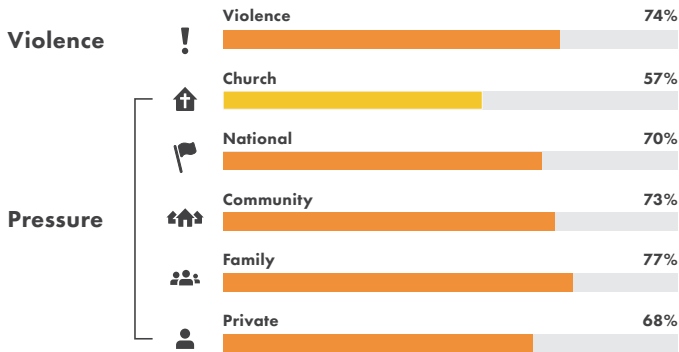

17

Egypt

Region	Africa
Source of Persecution	Islamic Oppression
Population	95,215,000
Christians	9,521,500
Main Religion	Islam
Leader	President Abdel Fattah el-Sisi
Score	70/100

Islamic State's Next Target

The Church in Egypt is under constant pressure. The Islamic State has named Egypt their next target and regularly attacks churches. Attacks are especially frequent around religious celebrations like Easter and Christmas. Believers are discriminated against by their communities, their land is stolen and dispossessed, and they live under repressive laws imposed by the state.

Prayer Points

- Pray for new Christians to experience God's care when rejected by their families for leaving Islam.
- Pray for God to reveal himself to leaders of Islamic extremist groups. Pray that Jesus will help them see Him as the only Way.
- Pray for discriminated Christians to learn to trust and hope in God for all situations.